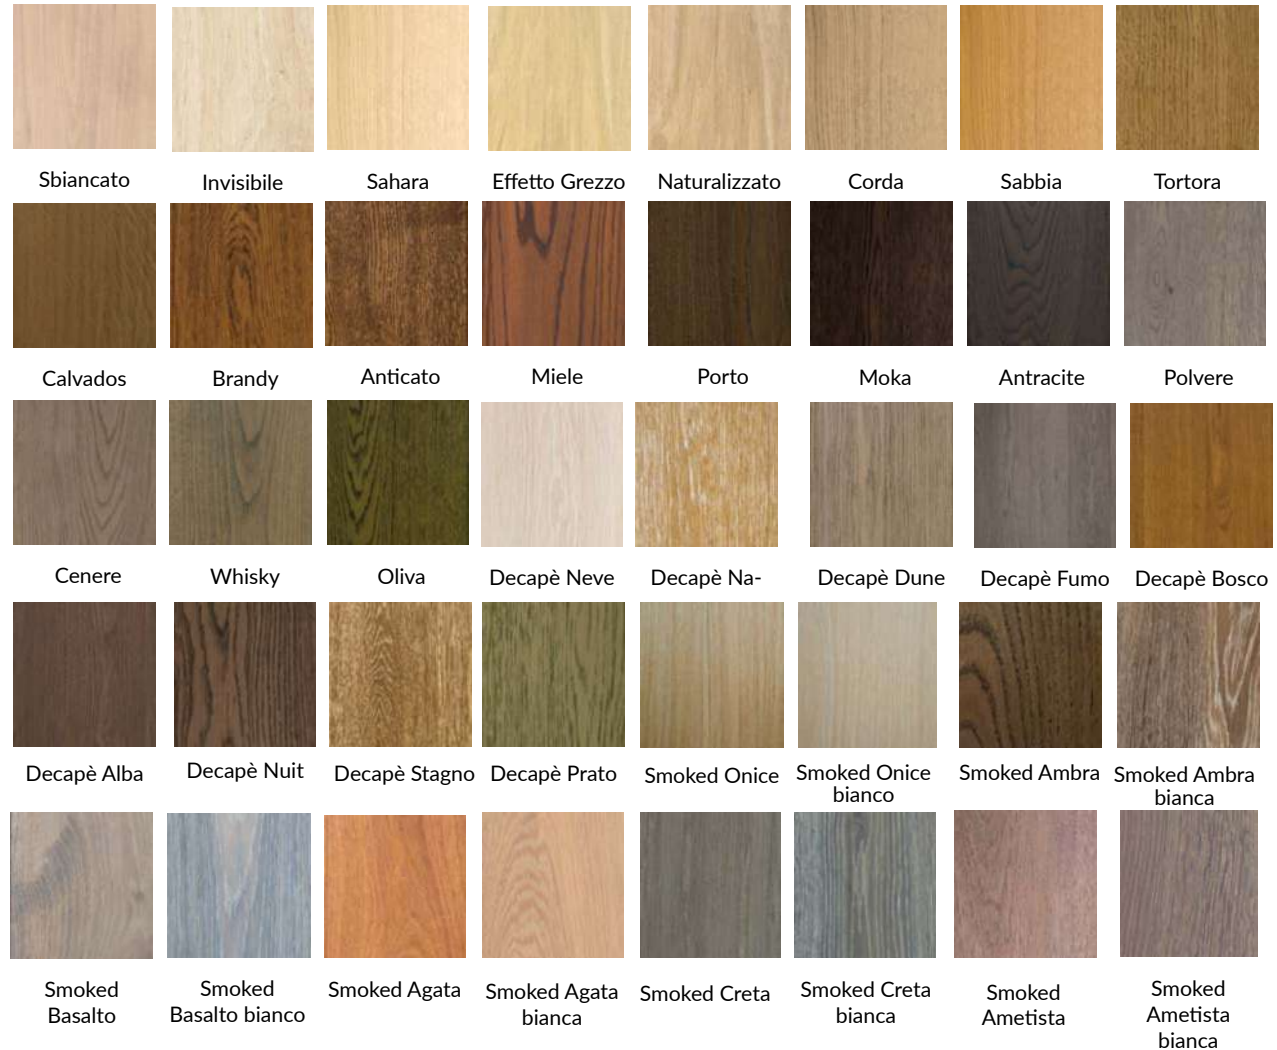

## ESSENZE /wood species

---

Rovere Europeo  
European Oak

## FINITURE /finishes

---

Spazzolato  
Brushed

Piallato a mano  
Hand planed

## COLORI/colors

---

---

**PRODOTTO/PRODUCT**

Modus, Rovere Europeo, scelta Natur,  
spazzolato e oliato Cenere / Modus, European  
Oak, Natur grade, brushed and Cenere oiled

---

**Parquet prefinito a due o tre strati in  
formato spina con finiture artigianali**

**Two or three layered chevrons and  
herringbones with hand-made finishes**