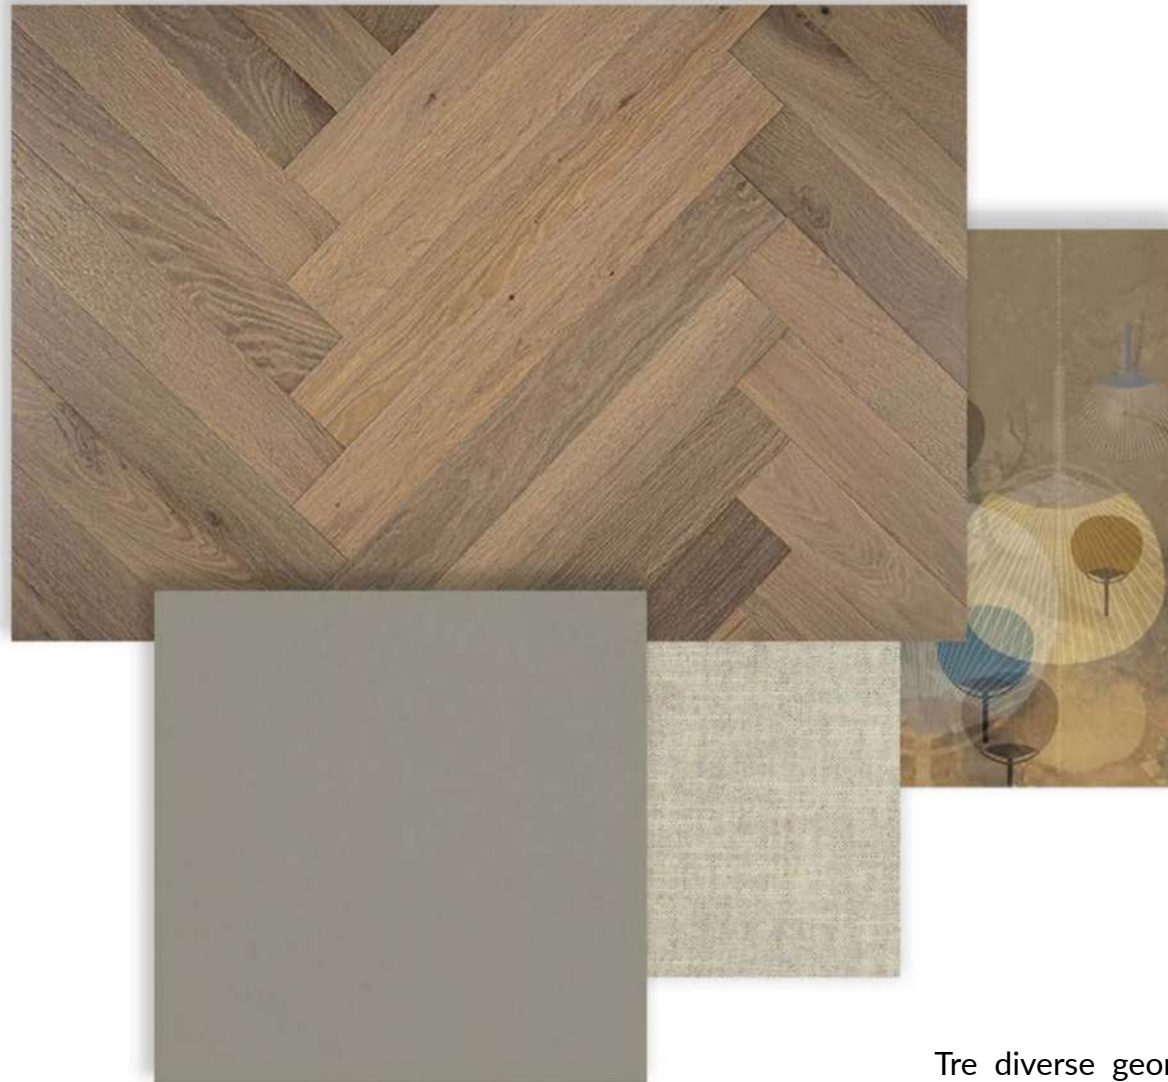

Tre diverse geometrie di spina realizzabili in svariati formati e finiture, un evergreen dell'interior design.

Three different kinds of layouts of chevrons and herringbones realizable in a lot of different sizes and finishes, an evergreen of interior design.