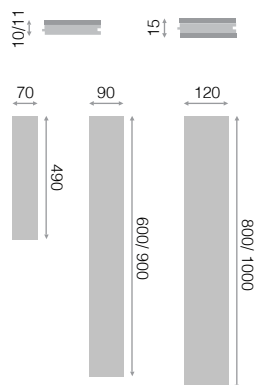

FORMATI/sizes

SPINA 90°