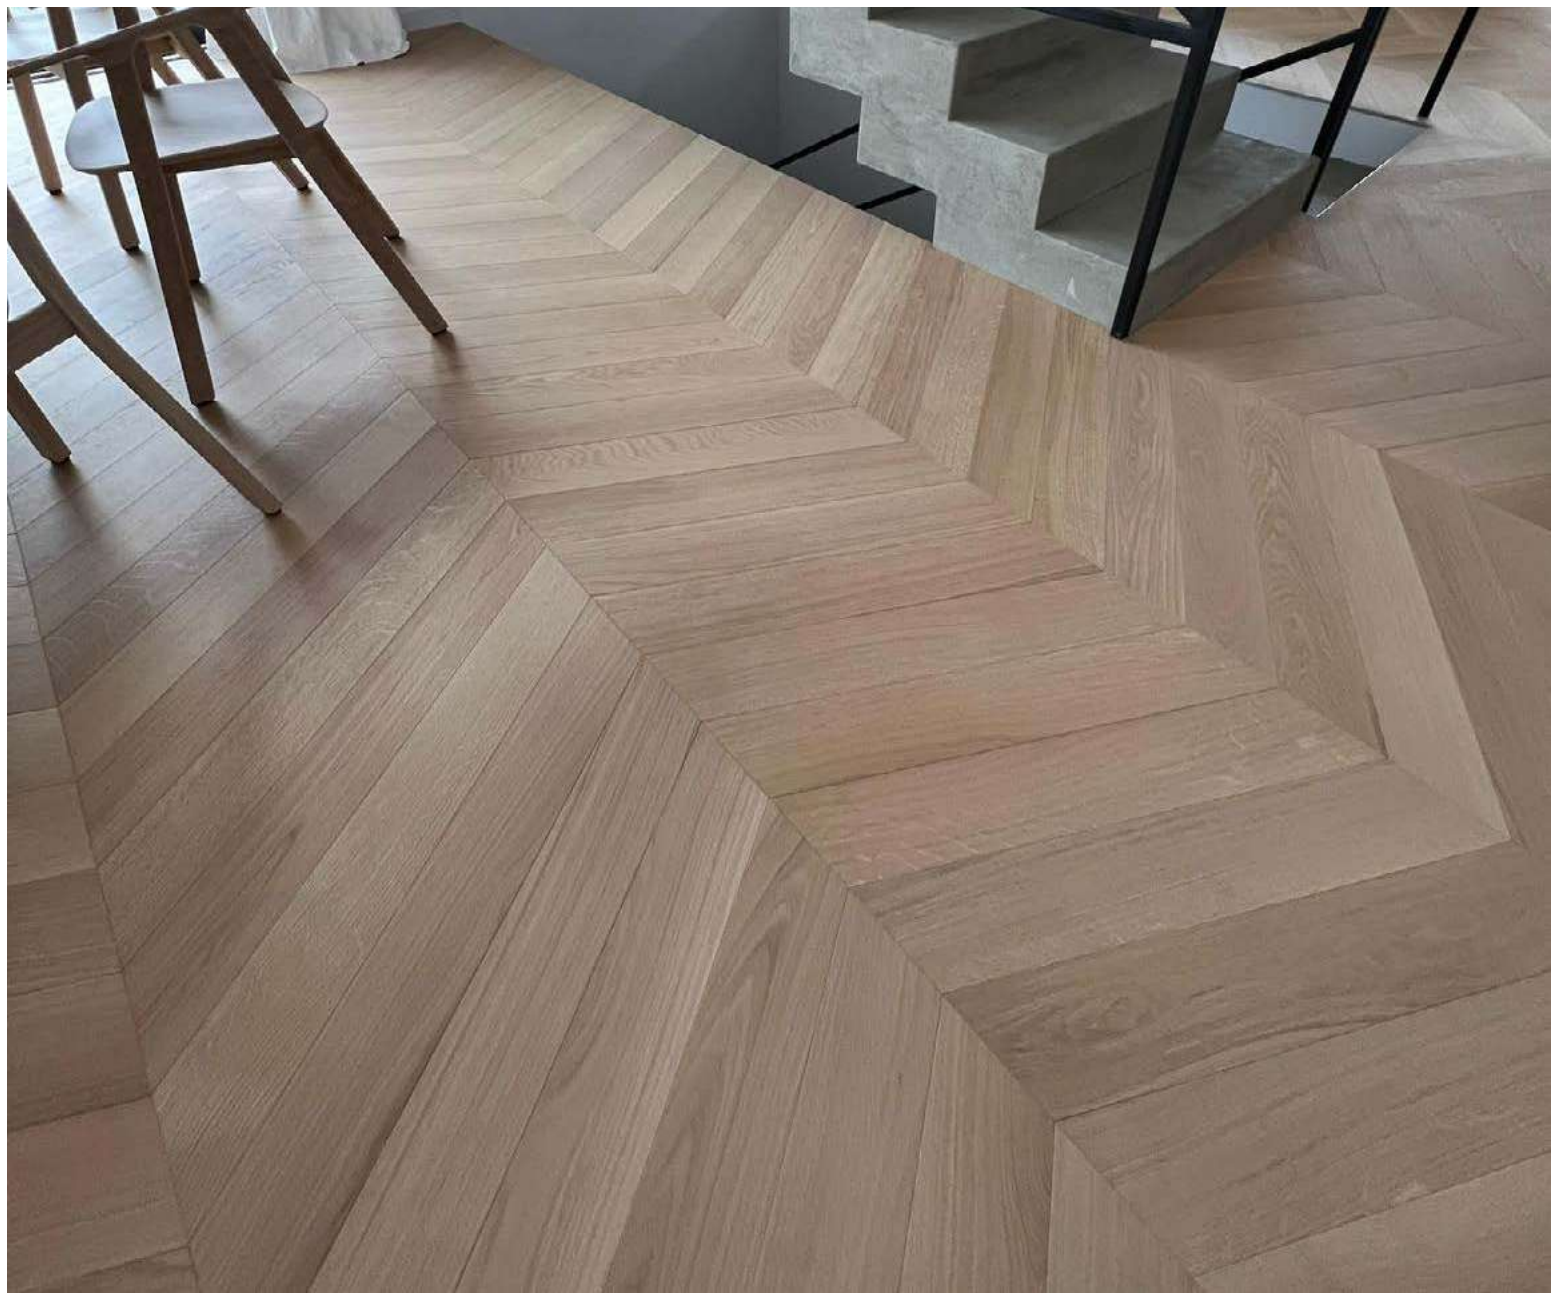

PROGETTO/PROJECT

Residenza, Zagabria (Croazia) / Residential project, Zagreb (Croatia)

PRODOTTO/PRODUCT

Spina Ungherese 60°, Rovere Europeo, scelta Confort, spazzolato e oliato Neutro / Hungarian Chevron, European Oak, Confort grade, brushed and Neutral oiled

---