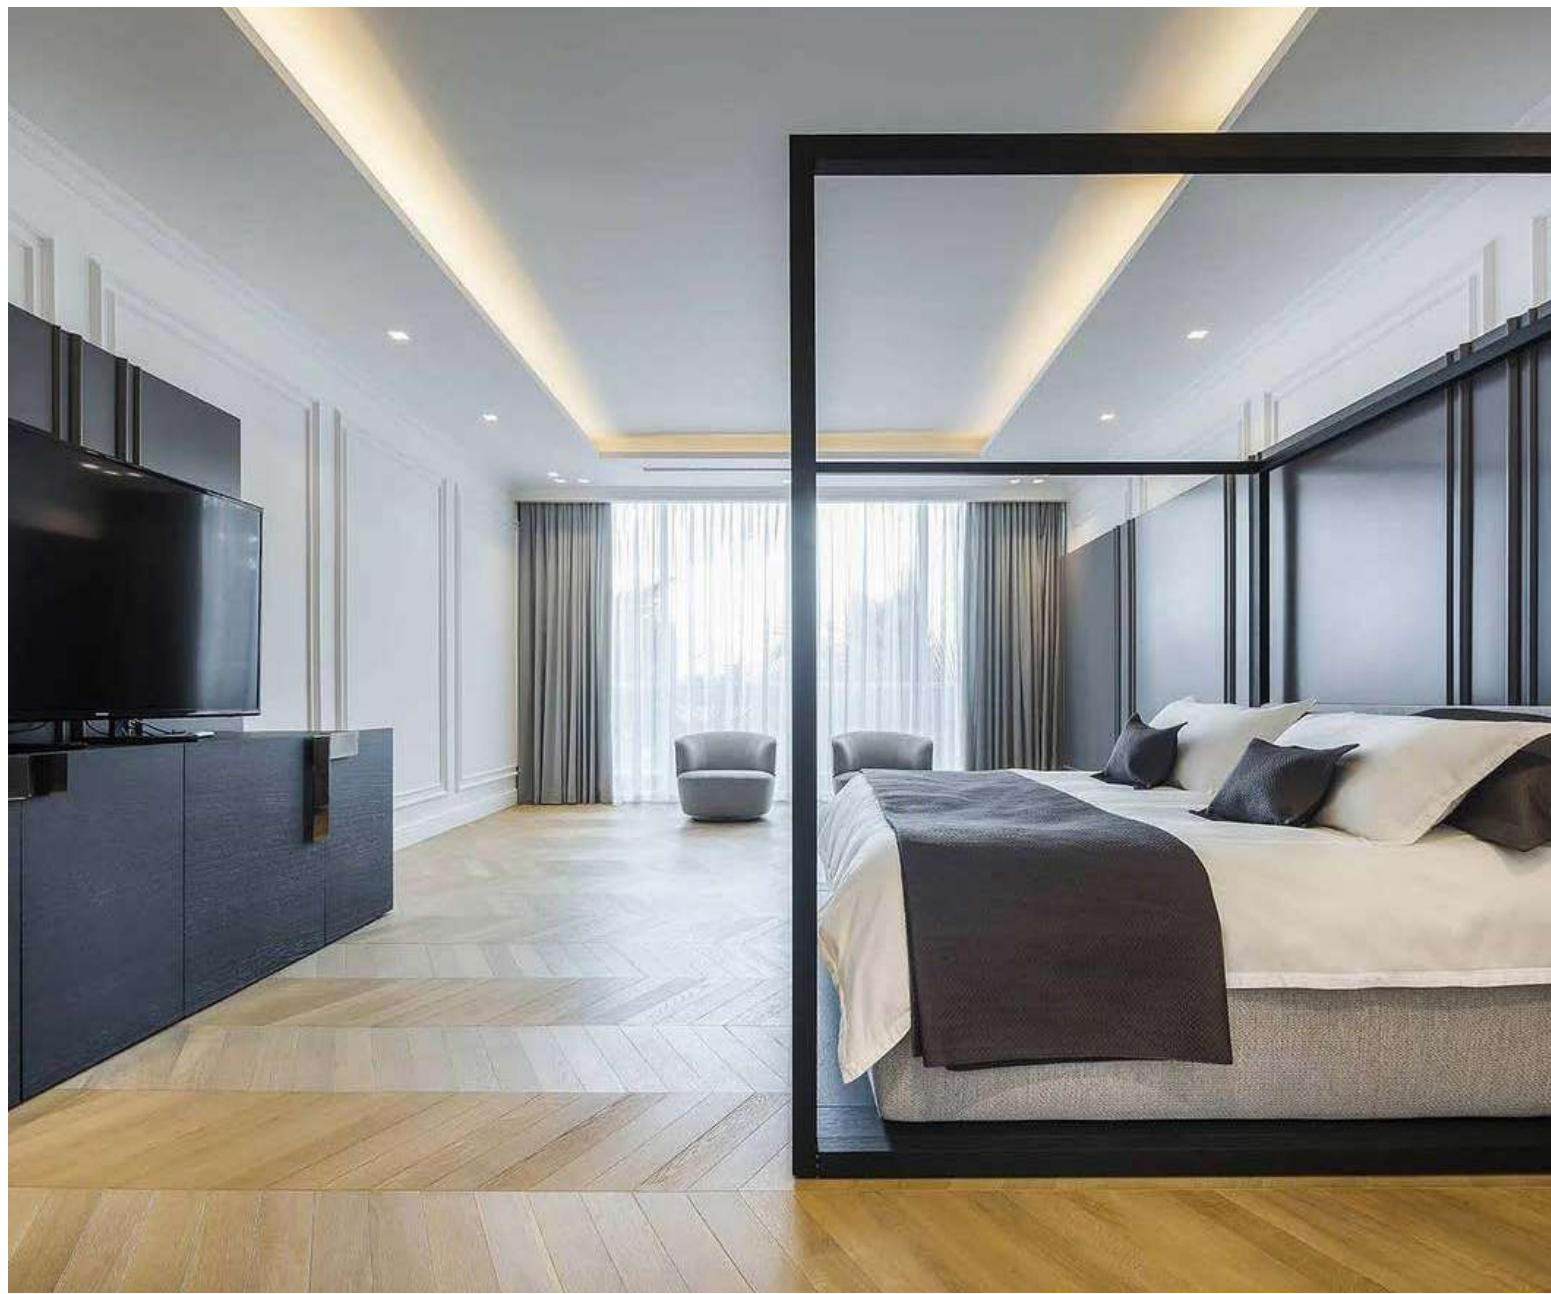

PROGETTO/PROJECT

Progetto Bt Arquitectos - Panama / Project Bt Arquitectos - Panama

PRODOTTO/PRODUCT

Spina Ungherese, Rovere Europeo , scelta Confort, spazzolato e oliato Effetto grezzo / Hungarian chevron, European Oak, Confort grade, brushed and Effetto Grezzo oiled

---