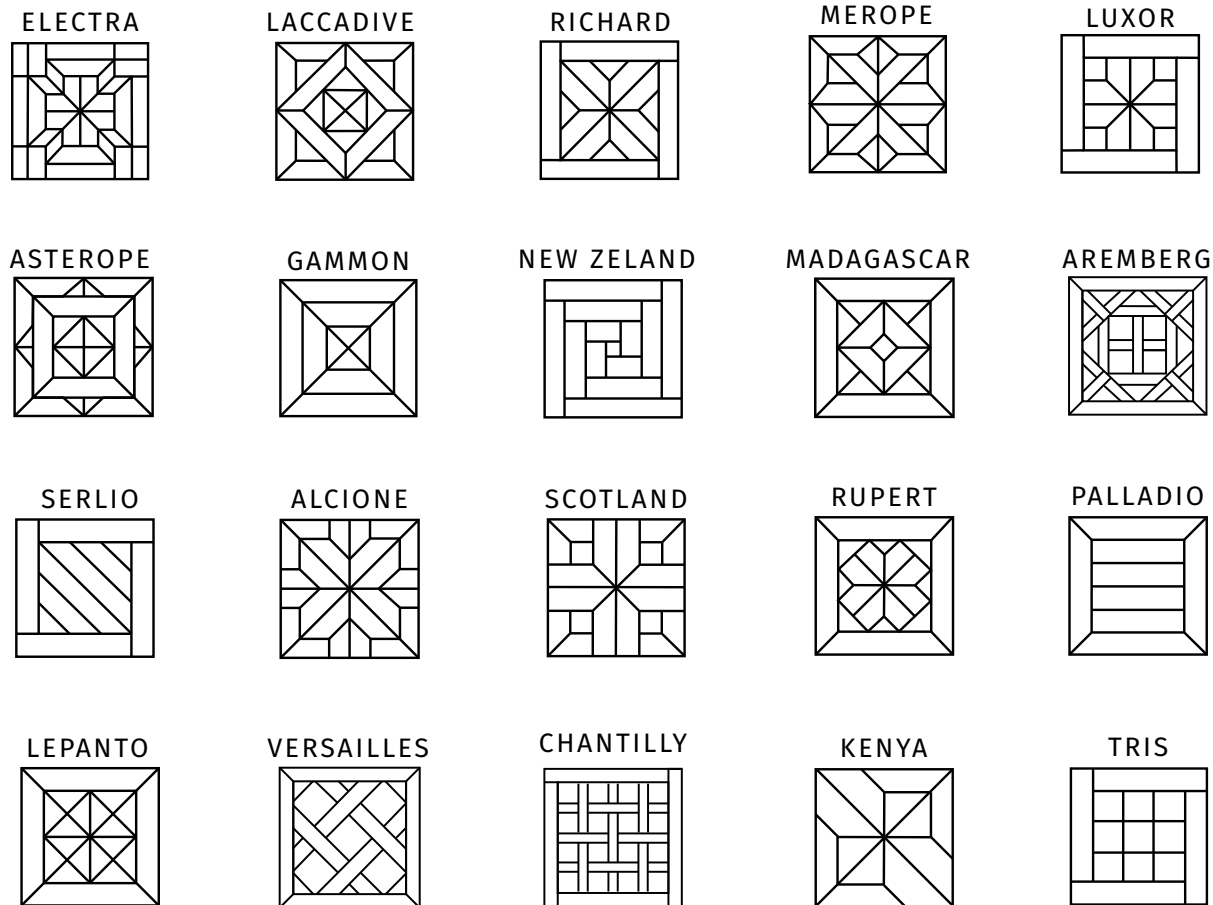

MODELLI/models