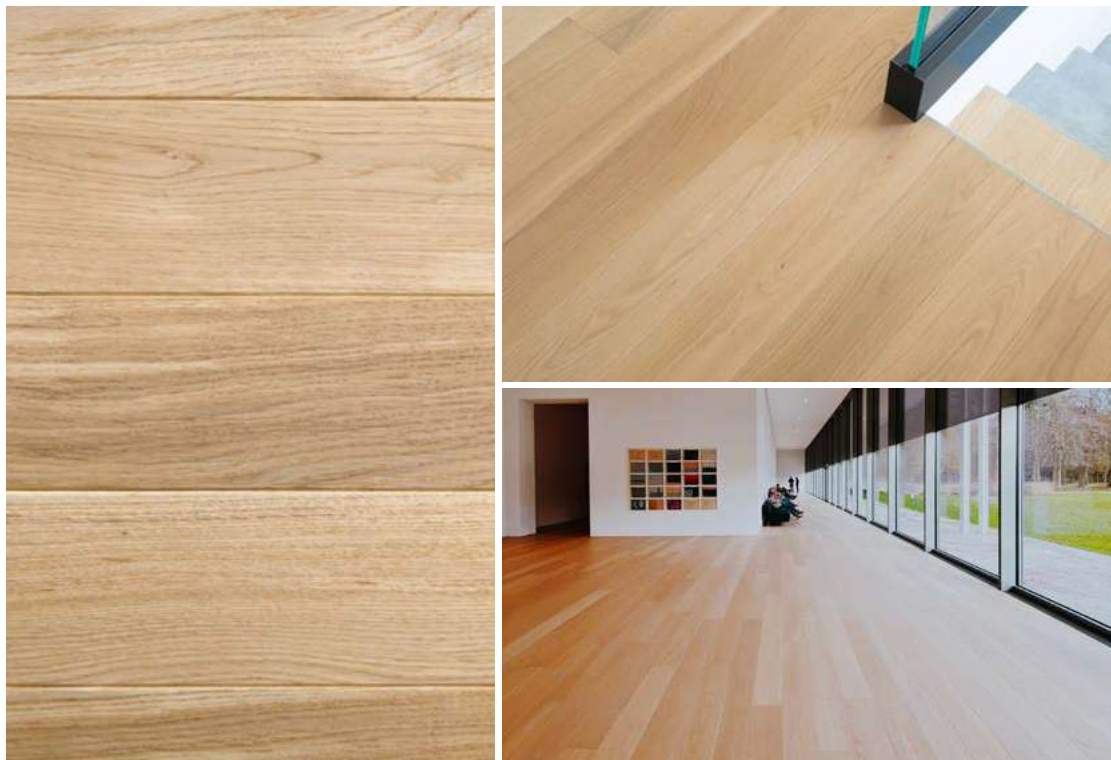

Residenza privata - Croazia / Private residence  
- Croatia

**PRODOTTO/PRODUCT**

Iroko, Top 120, prelevigato e verniciato neutro/  
Iroko, Top 120, smooth and neutral lacquered

---

**Parquet prefinito a due o tre strati in  
Rovere Europeo**

**Two or three layered pre-finished  
wood floor in European Oak**